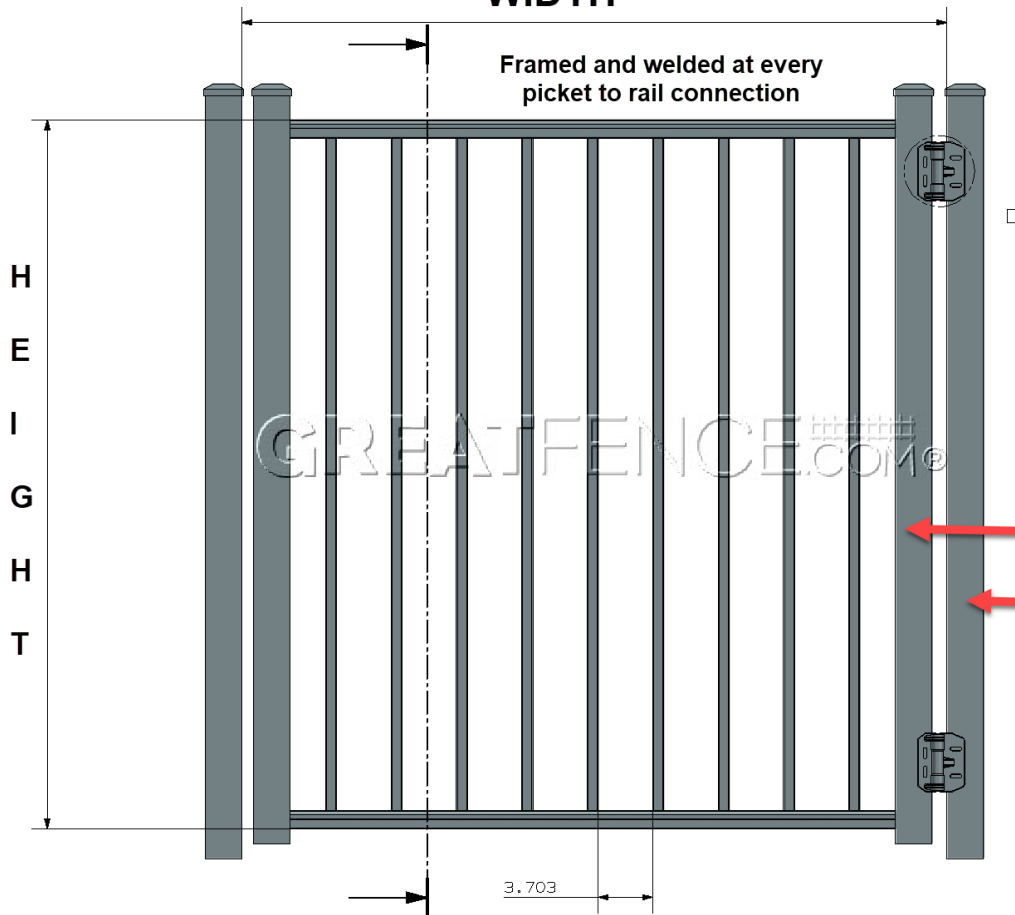

WIDTH

GREATFENCE.COM®

SECTION B-B

ADJ. TRU-CLOSE HINGE
SOLD SEPARATELY

Commercial Single Swing Gate
Pickets = 3/4" x 3/4"
Frame = 2" x 2" x .125"

GREATFENCE.COM®