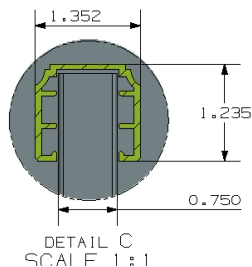

WIDTH

GREATFENCE.COM®

SECTION B-B

ADJ. TRU-CLOSE HINGE
SOLD SEPARATELY

Commercial Single Swing Gate
Pickets = 3/4" x 3/4"
Frame = 2" x 2" x .125"

GREATFENCE.COM®